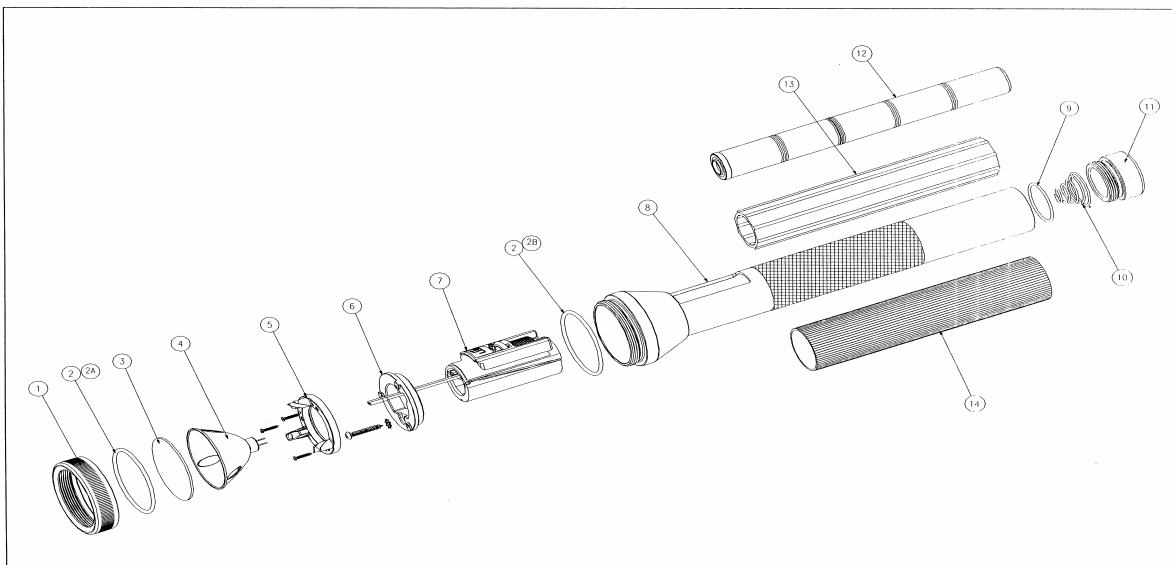

**Streamlight SL20X-LED and SL20XP-LED  
Parts diagram and list**

Item on diagram	Description	SL20XP-LED Black	SL20XP-LED Orange	SL20XP-LED Yellow	SL20X-LED Metal
1	Face Cap	SL250002	SL2500021	SL2500022	LRR
2	O-Ring, Head	SL20OR	SL20OR	SL20OR	SL20OR
3	Lens	LEXL	LEXL	LEXL	LEXL
4	Lamp/Globe	SM20XPLED	SM20XPLED	SM20XPLED	SM20XLED
5	LED Assy	SL240029	SL240029	SL240029	SL240029
6	Spacer	-	-	-	SL205003
7	Switch kit	SM20XPLED	SM20XPLED	SM20XPLED	SM20XPLED
8	Barrel	SL251020	SL250201	SL2510202	SL205010
9	O-Ring, Tail	ECOR	ECOR	ECOR	SL15706
10	Spring, Tail	SL240028	SL240028	SL240028	-
11	Tail Cap	SL251003	SL2510031	SL2510032	SL205005
12	Battery	BS77175	BS77175	BS77175	BS77175
13	Insert	SL205004	SL205004	SL205004	SL205004
14	Sleeve	SL251014	SL251014	SL251014	-