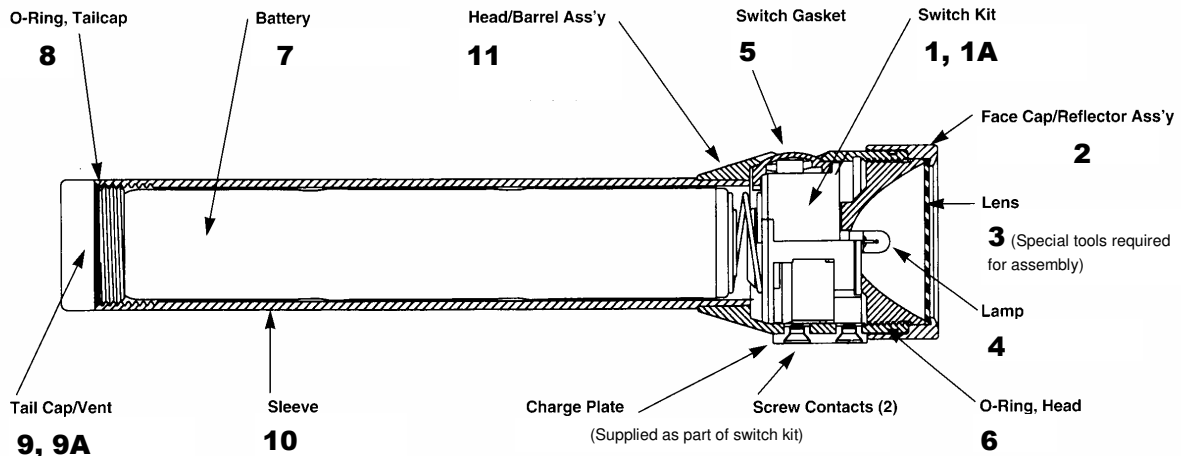

Streamlight Stinger, StingerXT, Polystinger, Superstinger, Ultrastinger Parts diagram and list

Item on diagram	Description	Stinger	Polystinger	StingerXT	Super-Stinger	Ultra-Stinger	Stinger LED
1	Switch Kit	SKSTINGER	SKSTINGER	-	SKSTINGER	SKSTINGER	SL757046
1A	Lampholder	-	-	SL75125	-	-	Part of switch kit
2	Face Cap	SL750056	SL76956	SL750056	SL750056	SL77510	SL757047
3	Lens	SL750009	SL750009	SL750009	SL750009	LEXUS	SL757051
4	Lamp/Globe	LMSTINGER	LMSTINGER	LMSTINGER	LMSTINGER	LMUSTING	Part of switch kit
5	Boot/Cover	SL750016	SL750016	SL750061	SL750016	SL750016	Part of switch kit
6	O-ring, Head	SL750017	SL750017	SL750017	SL750017	SL750017	SL757036
7	Battery	BSSTINGER	BSSTINGER	BSSTINGER	BS77175	BS77175	BS77175
8	O-ring, Tail	SL700025	SL700025	SL700025	SL700025	SL700025	SL700025
9	Tail Cap	ECSTINGER	SL760057	-	ECSTINGER	ECSTINGER	SL757049
9A	Tail Switch	-	-	SL750158	-	-	SL757055
10	Sleeve	-	SL760005	SL750077	-	-	SL750277
11	Barrel Ass'y	SL750055	SL760055	SL750075	SL770055	SL775055	SL757048