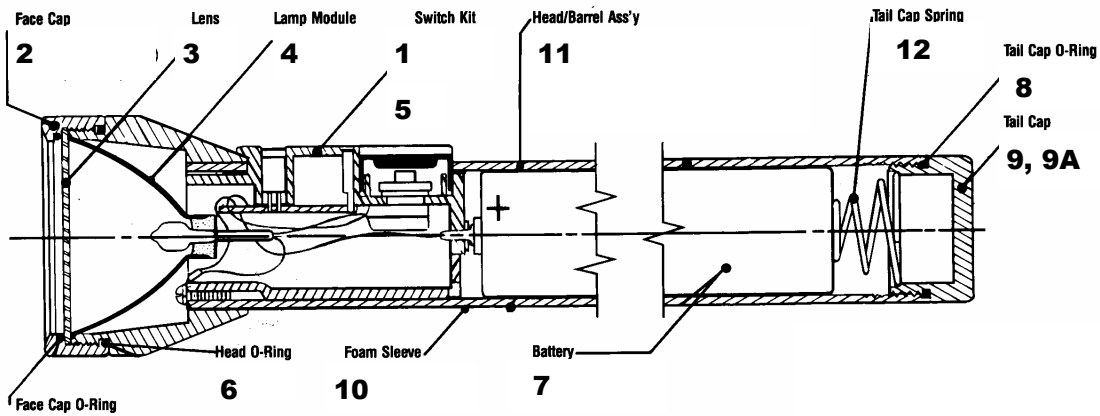

Streamlight SL15X, SL20X, SL20XP, SL35X Parts diagram and list

6

The rechargeable battery contained in this product is recyclable. At the end of its useful life, under various state laws, it may be illegal to dispose of this battery in the municipal solid waste stream. Check with your local solid waste officials for details in your area for recycling options or proper disposal.

Item on diagram	Description	SL15X	SL20XP	SL20X	SL35X
1	Switch Kit	SM15X	SM20XP	SM20X	SM35X
2	Face Cap	Yellow 1517362 Black 151736	SL2500022	LRR	LRR
3	Lens	LEXL	LEXL	LEXL	LEXL
4	Lamp/Globe	LM15K	LM20XP	LM20K	LM35K
5	Boot/Cover	SL2017642	SL2017642	SL2017642	SL2017642
6	O-ring, Head	SL20OR	SL20OR	SL20OR	SL20OR
7	Battery	BSSL15X	BSSL15X	BSSL20	BSSL35
8	O-ring, Tail	ECOR15X	ECOR	ECOR	ECOR
9	Tail Cap	-	Blk - SL250003 Yel - SL2500032	ECSL20X	ECSL20X
9A	Tail Switch	-	-	SL202719	SL202719
10	Sleeve	-	SL250006	-	-
11	Barrel Ass'y	-	-	SL170113	SL170114
12	Tail Spring	SL151710	SL250009	ECS	ECS